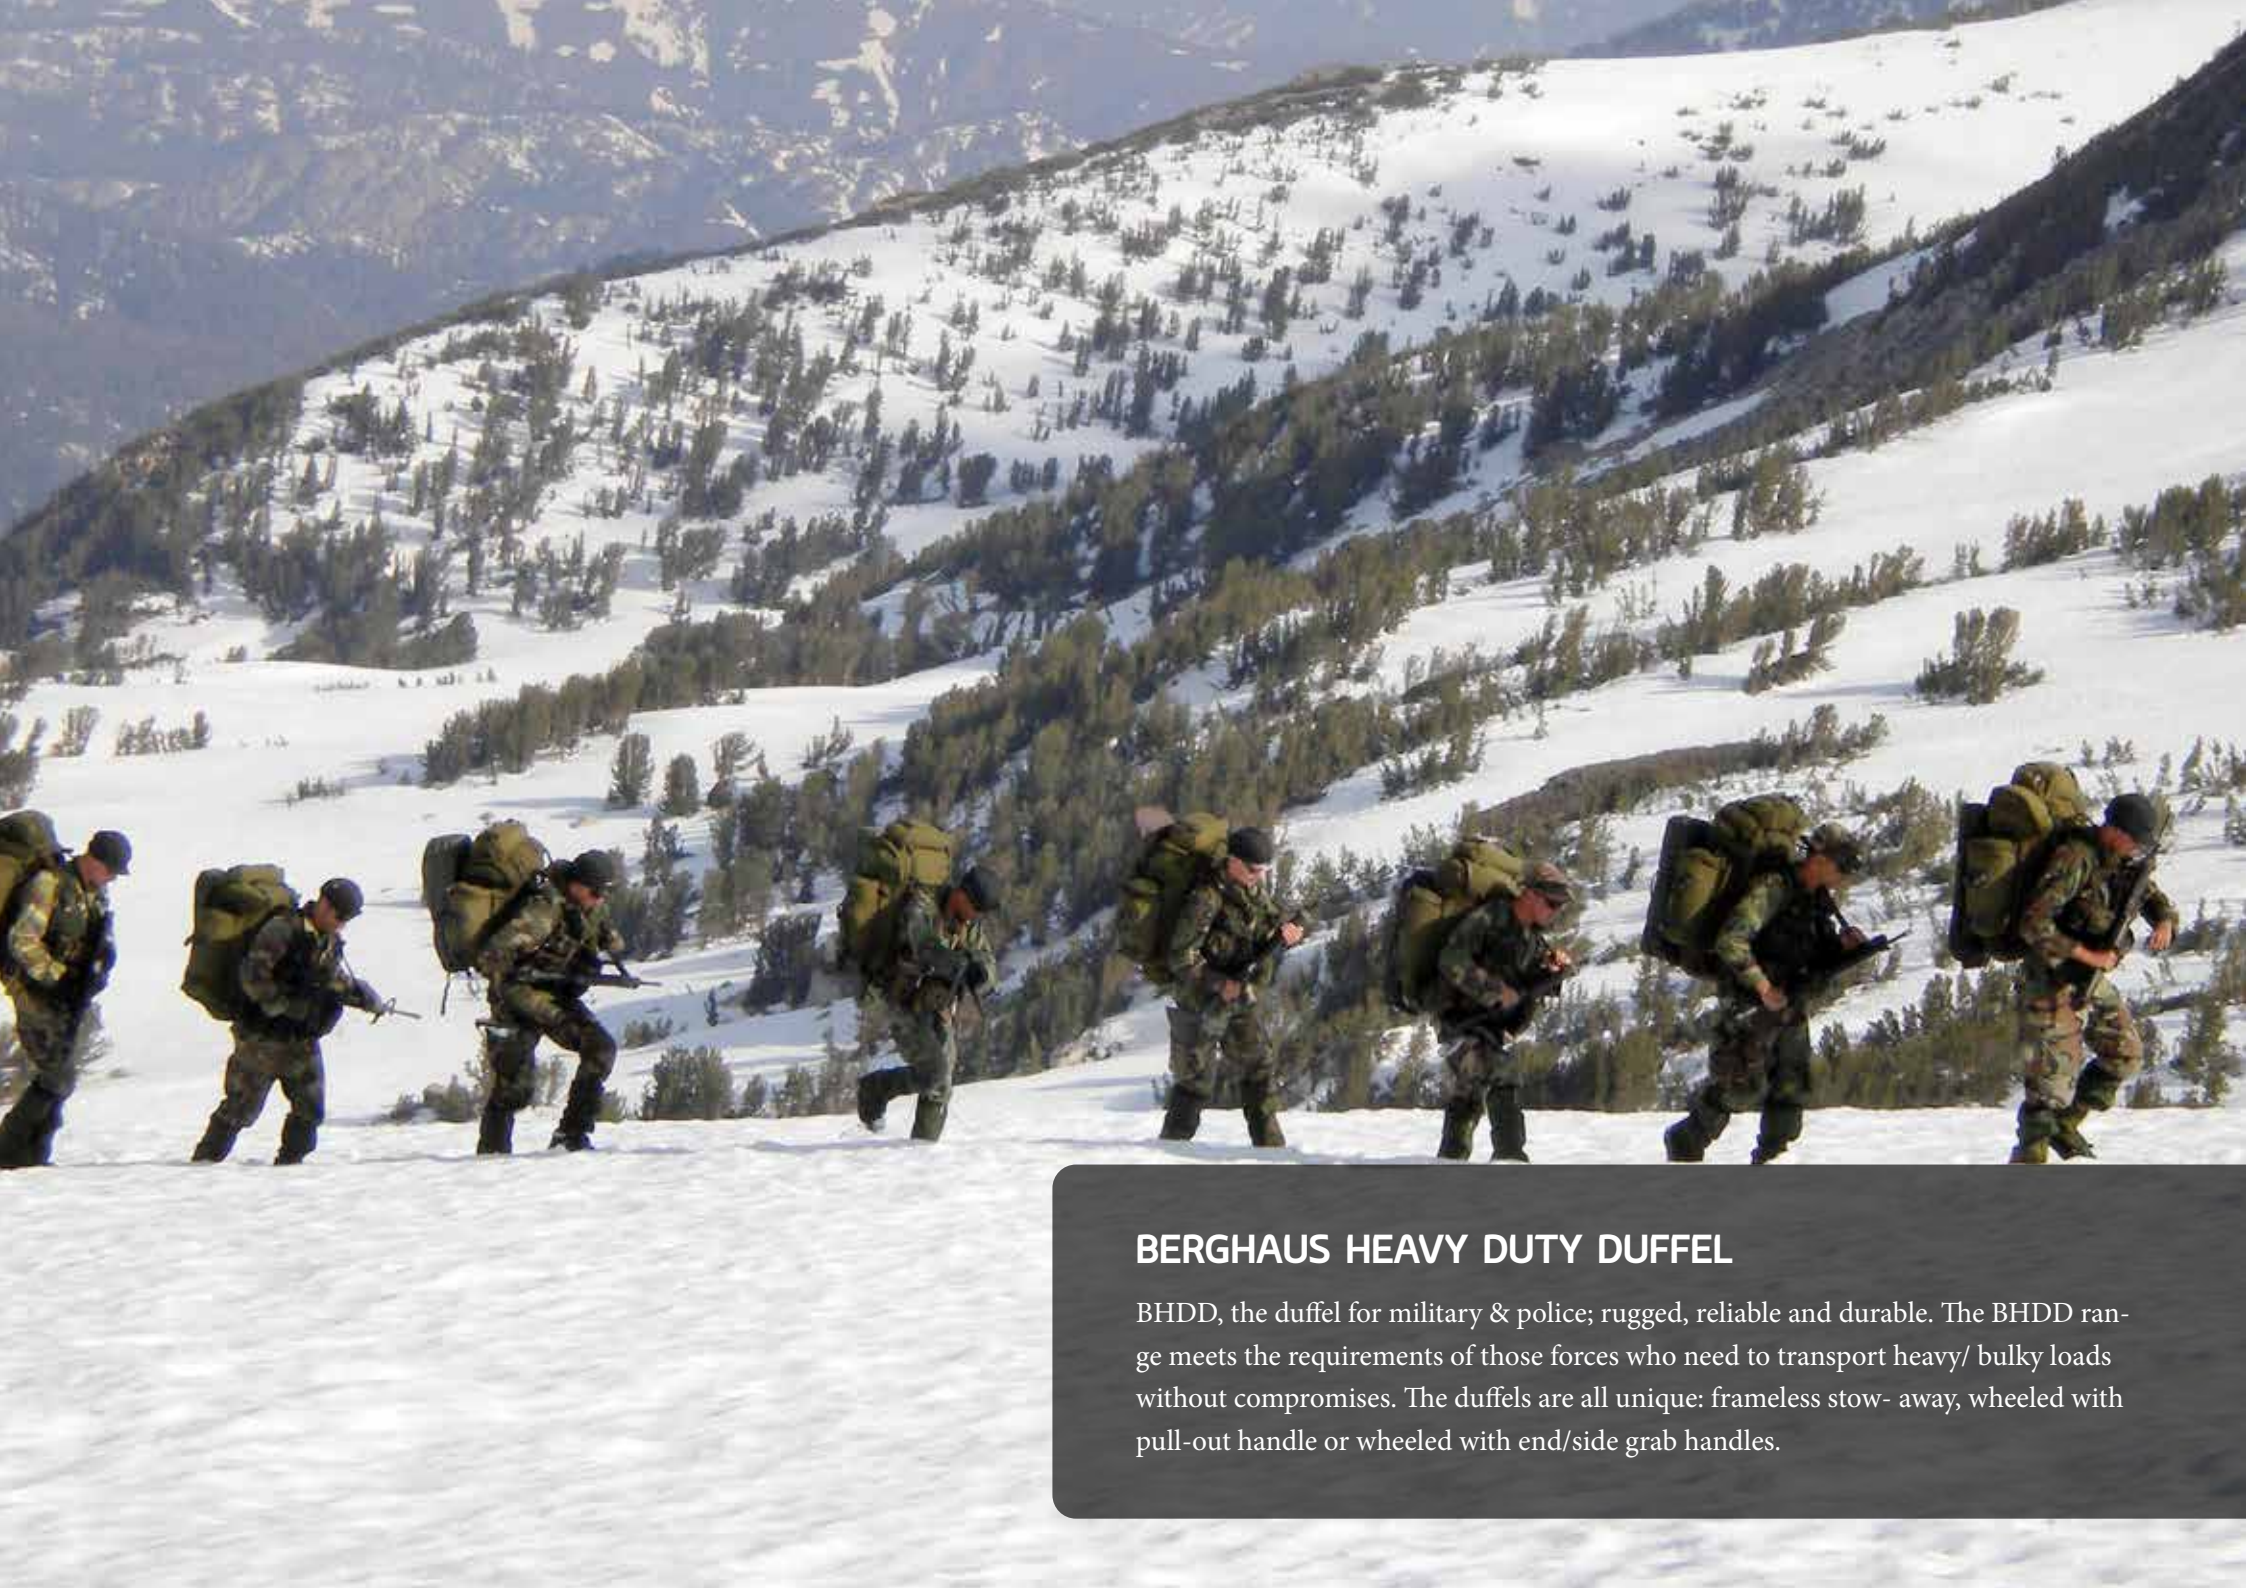

BERGHAUS HEAVY DUTY DUFFEL

BHDD, the duffel for military & police; rugged, reliable and durable. The BHDD range meets the requirements of those forces who need to transport heavy/ bulky loads without compromises. The duffels are all unique: frameless stow-away, wheeled with pull-out handle or wheeled with end/side grab handles.